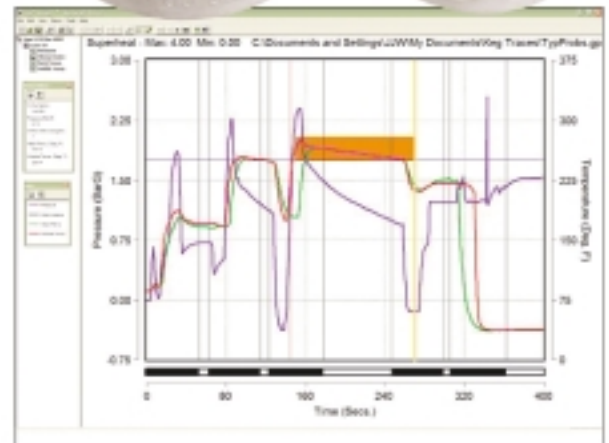

The Rotech Keg *removes all doubt or questions*. Its powerful friendly software instantly shows the quality and effectiveness of keg disinfection, and any other problems or opportunities for process improvement.

The record from the Rotech Keg is a positive statement of quality – essential for many ISO9002 procedures and HACCP responsibilities.

Technical Data:

<i>In-keg parameters:</i>	Temperatures, pressure, clamp status; plus options
<i>Logging frequency:</i>	Programmable, 0.5 seconds standard
<i>Memory:</i>	Non-volatile, capacity 2-3 hours (at 0.5 sec.)
<i>Battery:</i>	2 years typical (at 0.5 sec. rate)
<i>Data transfer:</i>	Non-contact infra-red

Advantages:

- Uses a standard brewery keg (any size or type)
- Extremely easy to use – single button operation, no loose parts
- Powerful Windows™-based software with many dedicated keg-line features – makes analysis simple
- On-screen checks for key parameters – see immediately if out of range – no process knowledge needed
- Removes all guesswork, line can be optimised with complete confidence
- Backed by over 15 years keg line experience
- Used by virtually all major Groups worldwide and many independents (including Carlsberg, Heineken, Anheuser-Busch, Sapporo, SAB-Miller, Scottish-Courage, Interbrew, Molson, Coors, Lion-Nathan, Greene-King, Boston Beer, etc.)